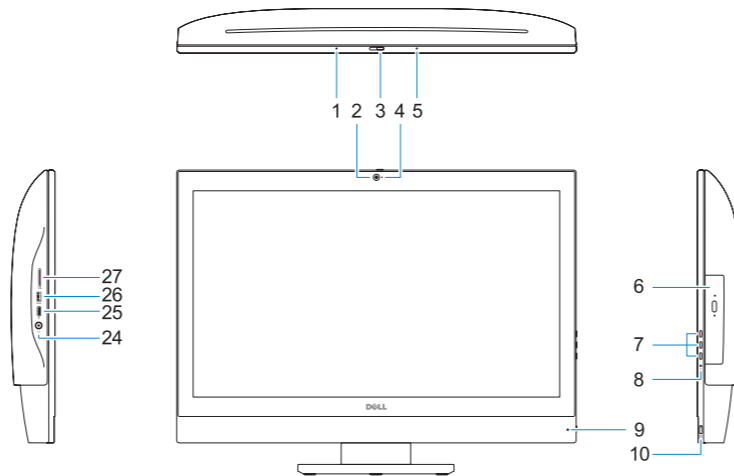

## Features

Fitur | Funciones | الميزات

1. Microphone
2. Camera (optional)
3. Camera privacy latch (optional)
4. Camera status light (optional)
5. Microphone
6. Optical-drive (optional)
7. On Screen Display (OSD) buttons
8. Hard drive status light
9. Power status light
10. Power button/Power light
11. Audio port
12. DisplayPort
13. HDMI-out port
14. USB 3.0 ports
15. HDMI-in port (optional)