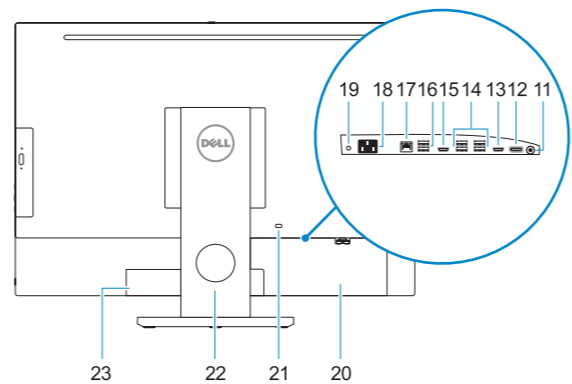

## Features

Fitur | Funciones | الميزات

1. Microphone
2. Camera (optional)
3. Camera privacy latch (optional)
4. Camera status light (optional)
5. Microphone
6. Optical-drive (optional)
7. On Screen Display (OSD) buttons
8. Hard drive status light
9. Power status light
10. Power button/Power light
11. Audio port
12. DisplayPort
13. HDMI-out port
14. USB 3.0 ports
15. HDMI-in port (optional)