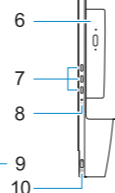

## Features

Fitur | Funciones | الميزات

1. Microphone
2. Camera (optional)
3. Camera privacy latch (optional)
4. Camera status light (optional)
5. Microphone
6. Optical-drive (optional)
7. On Screen Display (OSD) buttons
8. Hard drive status light
9. Power status light
10. Power button/Power light
11. Audio port
12. DisplayPort
13. HDMI-out port
14. USB 3.0 ports
15. HDMI-in port (optional)